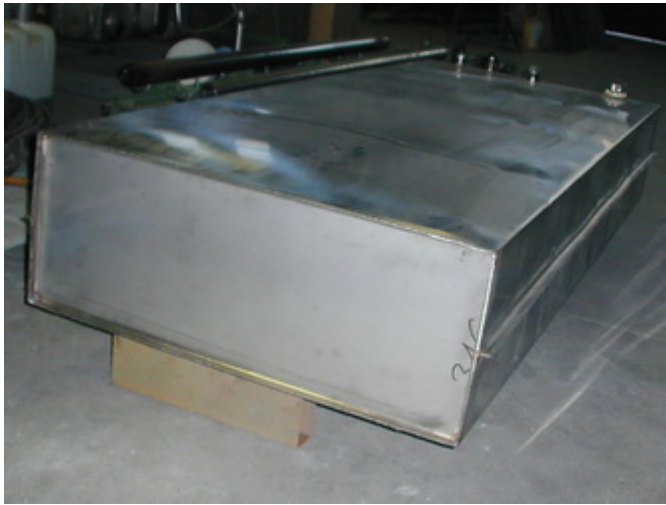

FRESH WATER TANK FOR THE SEA RAY 390 EC

The tank is 71.26" x 28.74" x 11.22" and holds 99.5 gallons

AISI 316 stainless steel

How to make baffles (3):